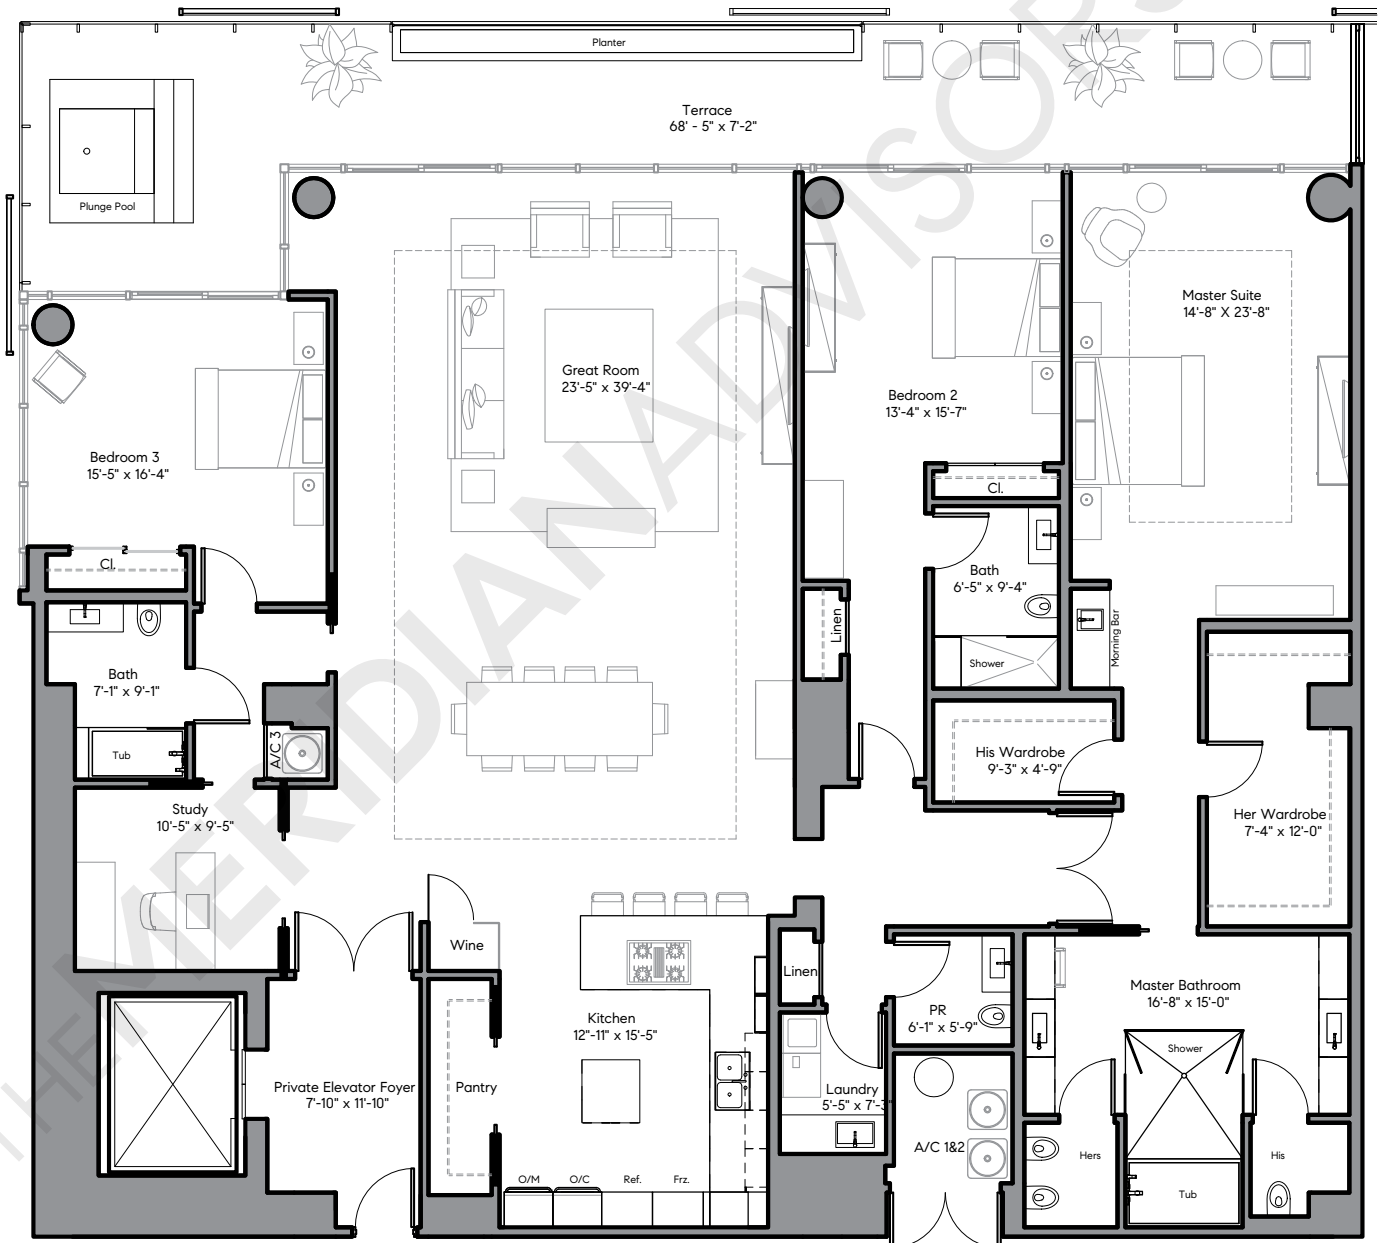

## Floor Plan E7

Residences 127, 227, 327, 427

3 Bedrooms

3.5 Bathrooms

1 Study

### Residence 127

Area	Sq. Ft.	Sq. M.
Int.	3,392	315
Ext.	1,780	165
<b>Total</b>	<b>5,172</b>	<b>480</b>

### Residences 327

Area	Sq. Ft.	Sq. M.
Int.	3,546	329
Ext.	328	30
<b>Total</b>	<b>3,874</b>	<b>360</b>

### Residences 227 & 427

Area	Sq. Ft.	Sq. M.
Int.	3,546	329
Ext.	437	41
<b>Total</b>	<b>3,983</b>	<b>370</b>

All dimensions are approximate and all floor plans and development plans are subject to change without notice.